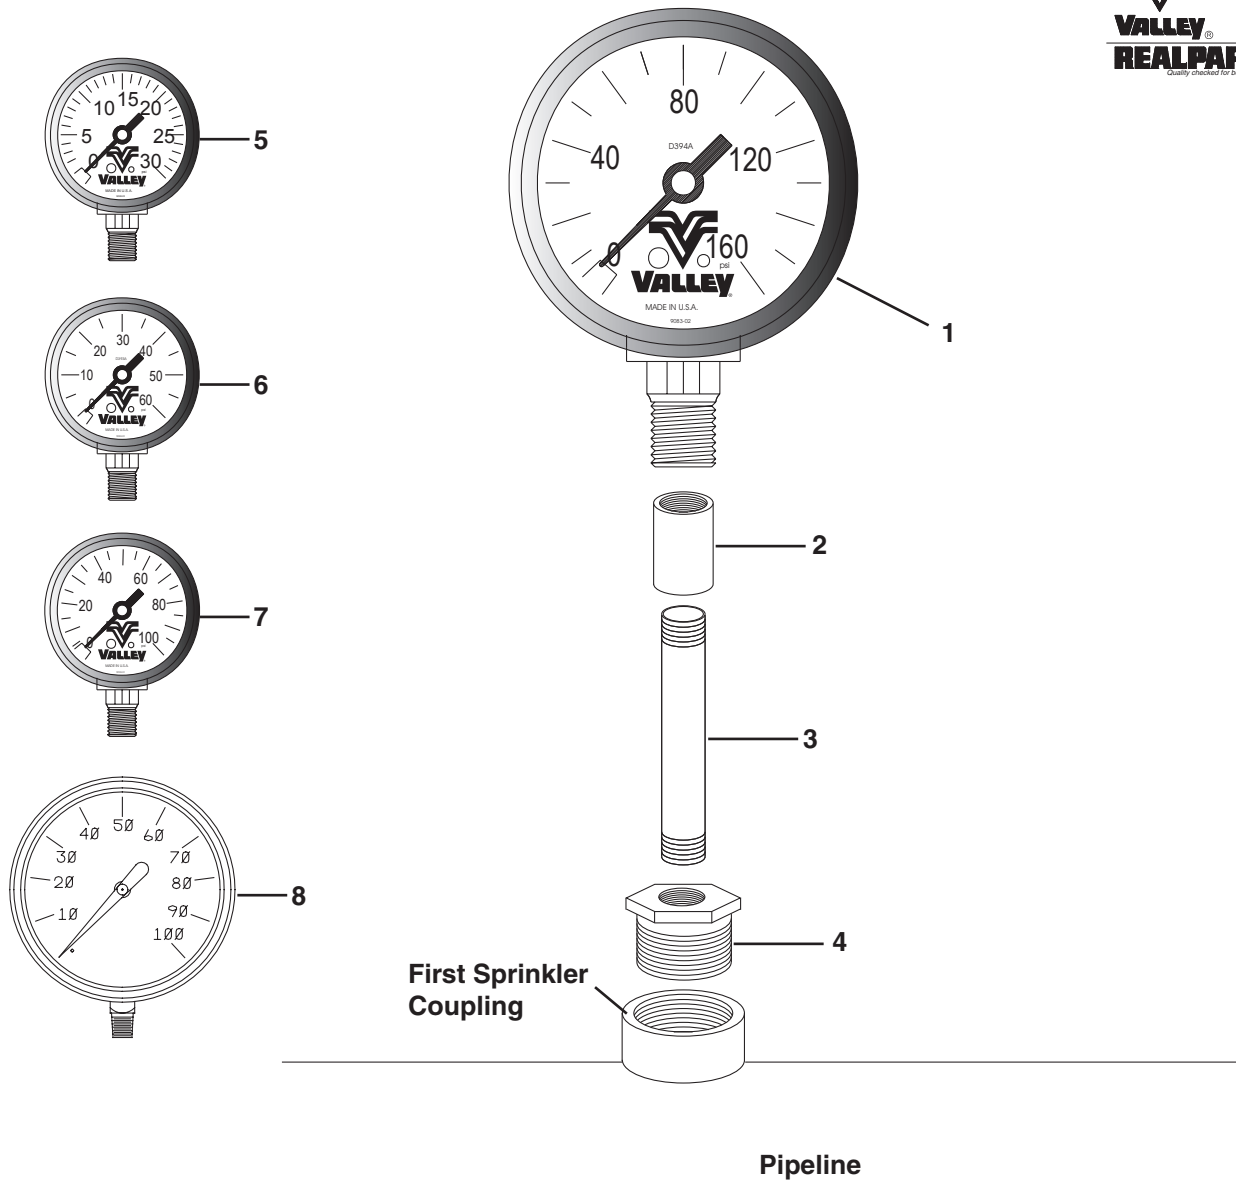

<sup>1</sup> Half Coupling Straight Threads  
<sup>2</sup> With 3/4" Plug  
<sup>3</sup> With 1" Plug  
<sup>4</sup> Half Coupling Straight Threads  
<sup>5</sup> Straight Threads

**NIPPLE PARTS**

SIZE	MATERIAL	VALLEY PART #
1/2" x 1-1/2"	PVC	0211161
3/4" CLOSE NIPPLE	PVC	0211157
3/4" x 2"	PVC	0211103
3/4" x 3"	PVC	0211107
3/4" x 4"	PVC	0211104
3/4" x 8"	PVC	0211112
3/4" x 12"	PVC	0211113
1" x 3"	PVC	0211105
1" x 8"	PVC	0211114
1" x 12"	PVC	0211115
3/4" x 1-3/8"	GALV.	0211015
3/4" x 2"	GALV.	0211014
3/4" x 3"	GALV.	0211055
3/4" x 4"	GALV.	0211053
3/4" x 6"	GALV.	0211080
3/4" x 8"	GALV.	0211013
3/4" x 12"	GALV.	0211059
3/4" x 24"	GALV.	0211133
1" x 1-1/2"	GALV.	0211012
1" x 3"	GALV.	0211035
1" x 4"	GALV.	0211011
1" x 4-1/2"	GALV.	0211048
1" x 8"	GALV.	0211010
1" x 12"	GALV.	0211009
1" x 24"	GALV.	0211069
2" x 2"	GALV.	0211008
2" x 4-1/2"	GALV.	0211047
2" x 5"	GALV.	0211089
2" x 6"	GALV.	0211006
2" x 10"	GALV.	0211004

**REDUCING NIPPLE**

SIZE	MATERIAL	VALLEY PART #
1/2" x 3/4"	PVC	0211179

SIZE	MATERIAL	VALLEY PART #
2"	GALV.	0246096
2-1/2"	GALV.	0246108
3"	GALV.	0246109

### SPECIAL FITTINGS

2" NPT SADDLE  
6-5/8" DIAMETER - VALLEY PART # 0995861  
8-5/8" DIAMETER - VALLEY PART # 0995860

ITEM	DESCRIPTION	PART #
1	0-160 PSI Pressure Gauge.....	0231001
2	1/4" Coupling .....	0245008
3	1/4" x 3" Nipple .....	0211031
4	3/4" x 1/4" Reducer Bushing .....	0244025
5	0-30 PSI Pressure Gauge.....	0231122
6	0-60 PSI Pressure Gauge.....	0232442
7	0-100 PSI Pressure Gauge.....	0232501
8	0-100 PSI Pressure Gauge (4").....	0992954

1

ITEM	DESCRIPTION	PART #
1	Test Pressure Gauge w/ Service Case .....	0996787
	Test Pressure Gauge Service Fittings Kit .....	KA01343

Kit includes the following:

3/4" PVC Tee .....	0242053
3/4" x 2" PVC Nipple.....	0211103
3/4" x 1/4" Plastic Reducer .....	0244046
3/4" FNPT x 3/4" MNPT Senninger Ball Valve .....	0232503
1/4" x 90° Street Elbow.....	0241032
1" x 3/4" Plastic Bell Reducer .....	0243015
1" x 3/4" Plastic Reducer .....	0244005